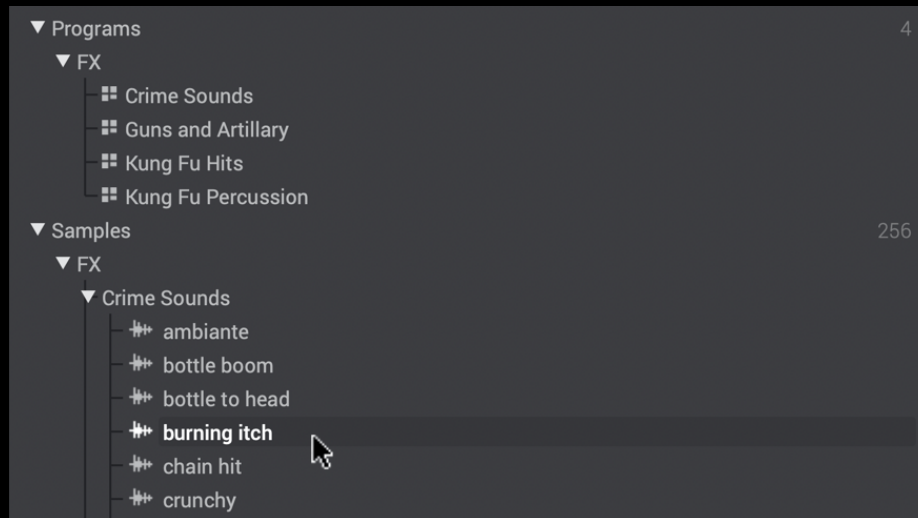

Select '**Import**' and once installed, open the **Expansion Browser** ('X' on your keyboard) and click on the '**Kung Fu & Crime FX**' thumbnail to view:

Kung Fu & Crime FX
Pad Pimps & MPC-Samples.com

▶ Programs

4

▶ Samples

256

Expand the 'Samples' group to reveal all samples in the library.

Single click any sound to hear its preview - this requires 'Autoplay' enabled:

Double click a sound to load it into your project. Alternatively, drag the sound directly to a pad in a 'DRUM' program.