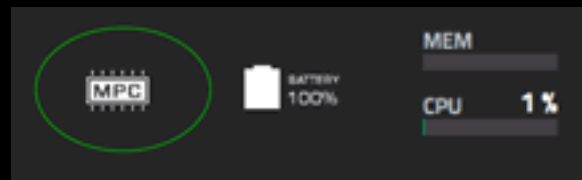

The first step is to mount this 'MPC disk' in your computer. If you use an SD card or USB disk, just eject the disk from your MPC/Force and physically insert it into your computer's SD card reader or USB port.

Alternatively (except the MPC One), connect your MPC or Force via USB to your computer and go to **MENU** and hit the '**MPC chip**' icon at the top of the screen (this is the '**Laptop**' icon in the Force).

Now select **CONTROLLER MODE** ('**COMPUTER MODE**' in the Force).

Whichever connection method you choose, your MPC disk should now appear as a removable drive in your computer's file manager (e.g. Finder or File Explorer). Click on the drive to open its file system: