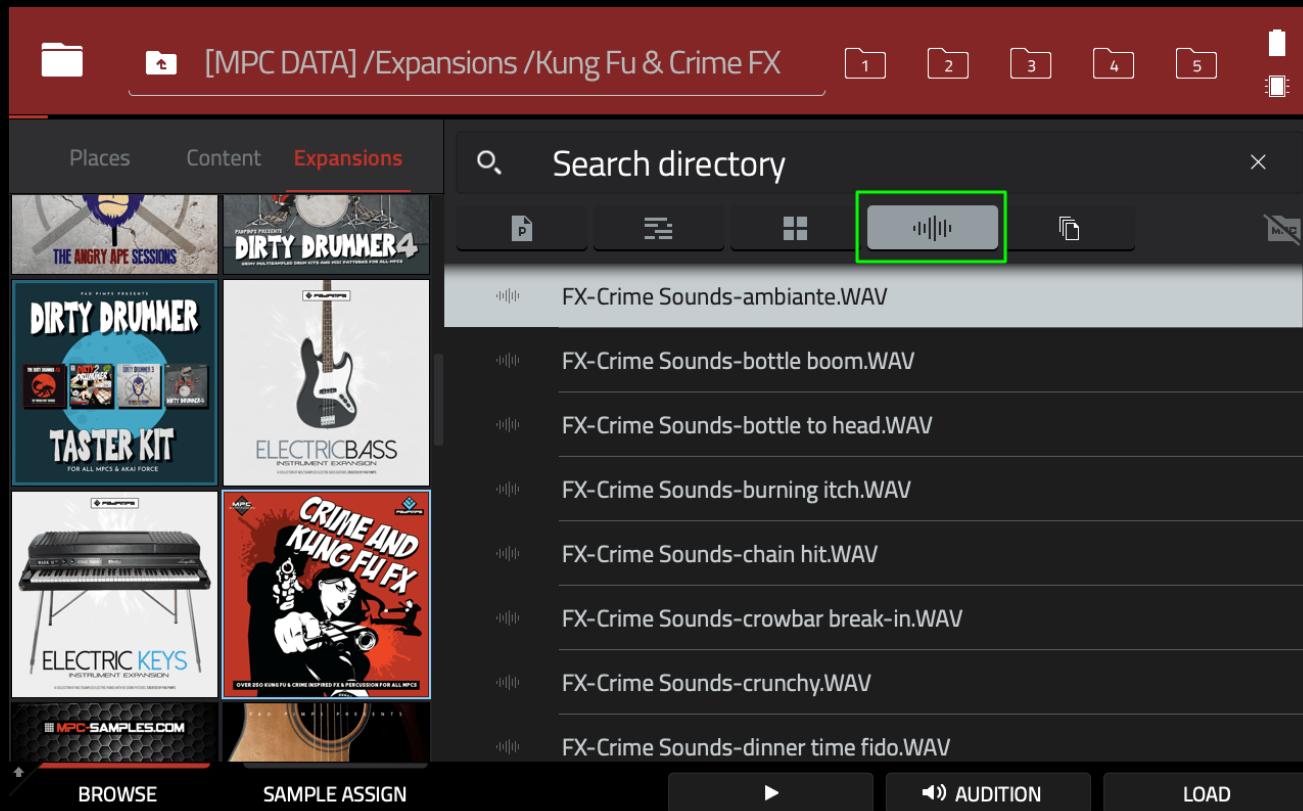

Single tap/click a sample to hear a preview (requires '**AUDITION >AUTO**'). Double tap to load the sample directly into your project (or single tap and hit the **LOAD** button). If you tap on a pad before loading (so the pad becomes green), the loading procedure will assign the sample to layer 1 on the selected pad.