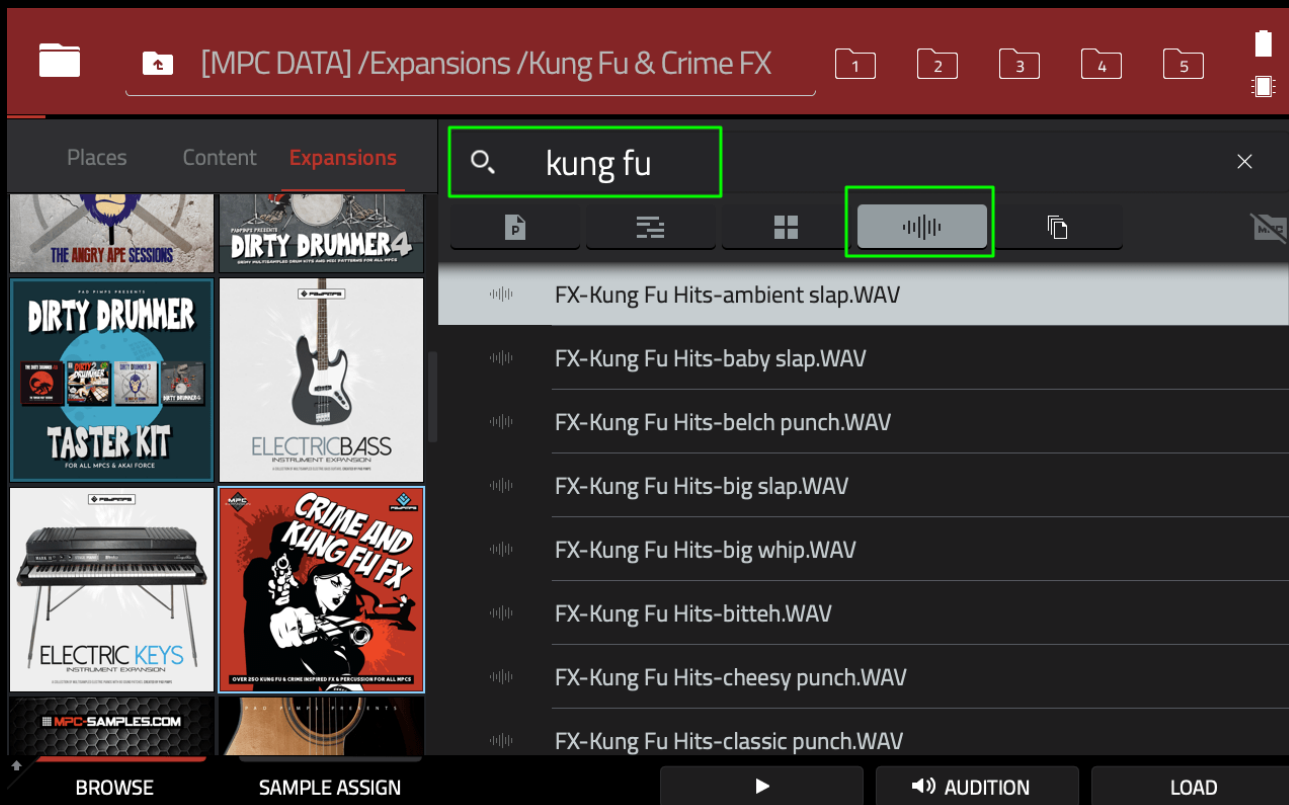

Use the 'Search directory' option to filter the results by 'tag'; for example, enter 'kung fu' to display only 'kung fu' sounds:

If you prefer to audition sounds from your pads, select the **PROGRAM** filter to display the dedicated 'preview programs'.