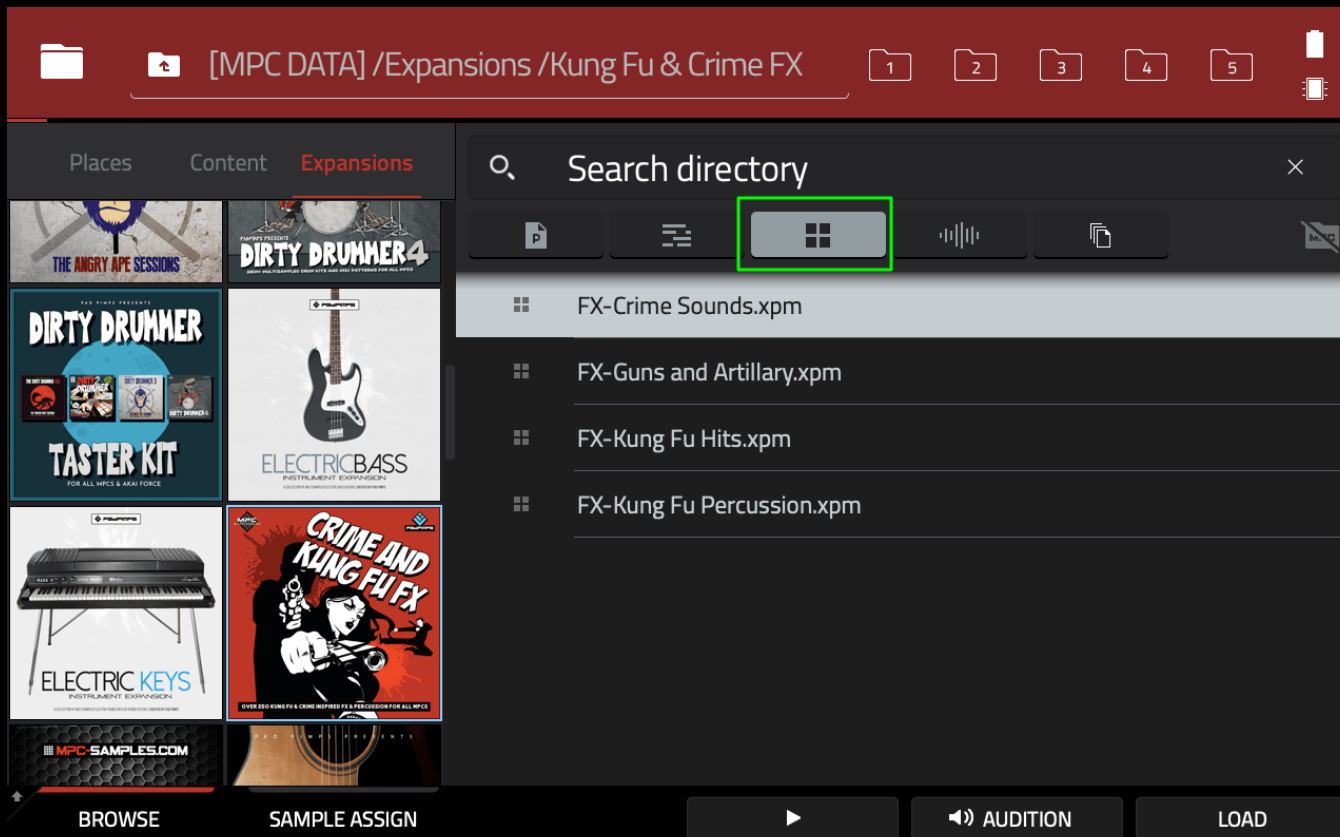

Now go to **MENU > BROWSER > Expansions** and tap on the 'Kung Fu & Crime FX' thumbnail to view the expansion. Select the **SAMPLES** filter to view all the available sounds:

Single tap/click a sample to hear a preview (requires '**AUDITION >AUTO**'). Double tap to load the sample directly into your project (or single tap and hit the **LOAD** button). If you tap on a pad before loading (so the pad becomes green), the loading procedure will assign the sample to layer 1 on the selected pad.

Use the 'Search directory' option to filter the results by 'tag'; for example, enter 'kung fu' to display only 'kung fu' sounds:

If you prefer to audition sounds from your pads, select the **PROGRAM** filter to display the dedicated 'preview programs'.