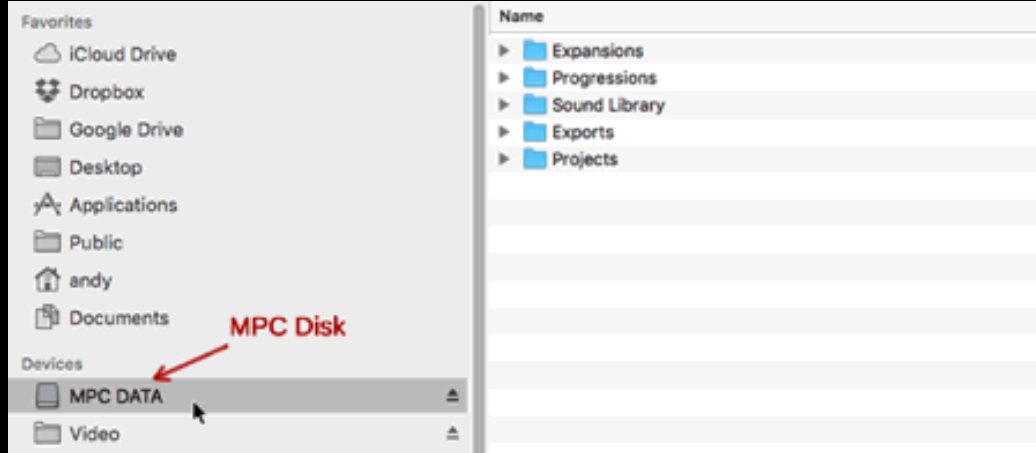

If it doesn't already exist, create a folder called **'Expansions'** in the root of your disk. Now copy the **'Kung Fu Crime FX'** standalone expansion folder *inside* this 'Expansions' folder.