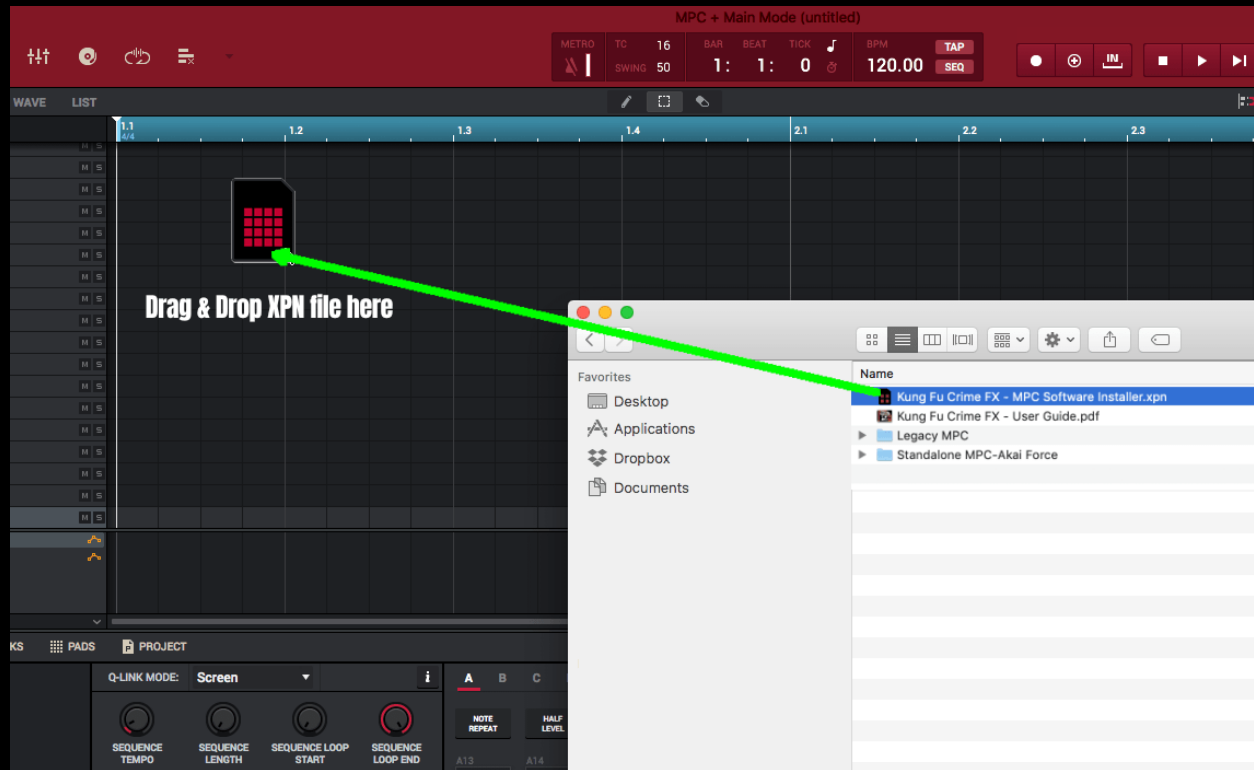

From the extracted folder, locate the 'Kung Fu Crime FX' - MPC Software **Installer.XPN** file and drag & drop it directly into the MPC Software/MPC Beats UI from your computer's File Explorer/Finder: