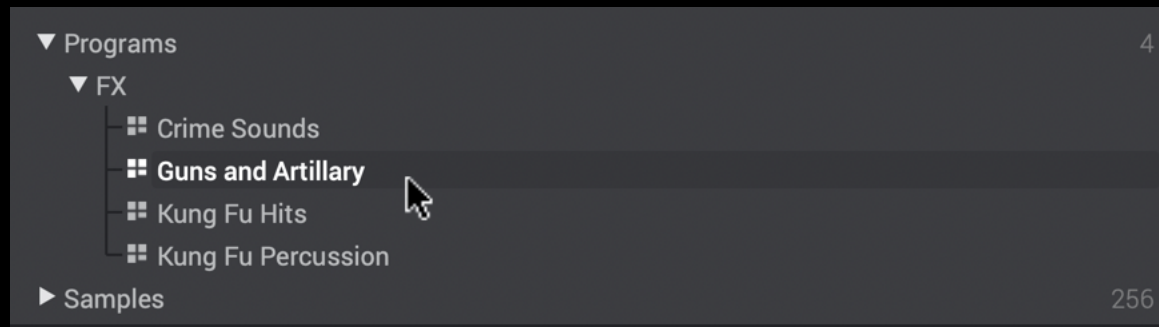

Double click a sound to load it into your project. Alternatively, drag the sound directly to a pad in a 'DRUM' program.

The '**Programs**' group contains quick loading 'Preview Programs' that will load up to 128 sounds and map them across the pads for quick previewing:

To load, simply double click or drag to a 'DRUM' track in your sequence.