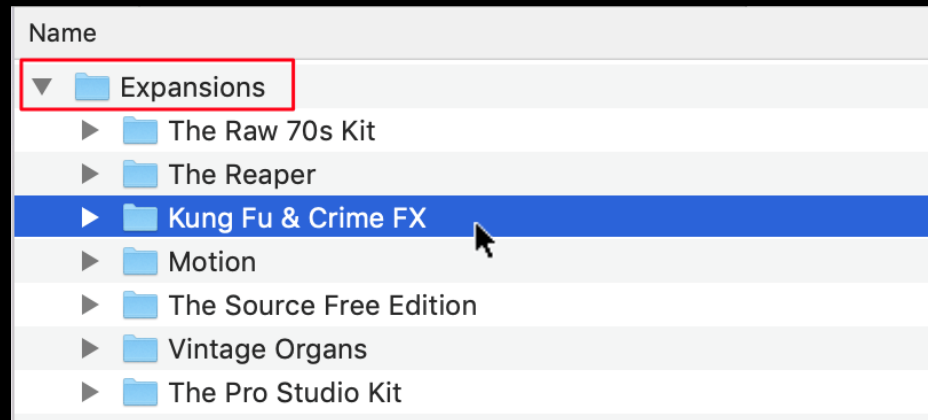

If it doesn't already exist, create a folder called **'Expansions'** in the root of your disk. Now copy the **'Kung Fu Crime FX'** standalone expansion folder *inside* this 'Expansions' folder.