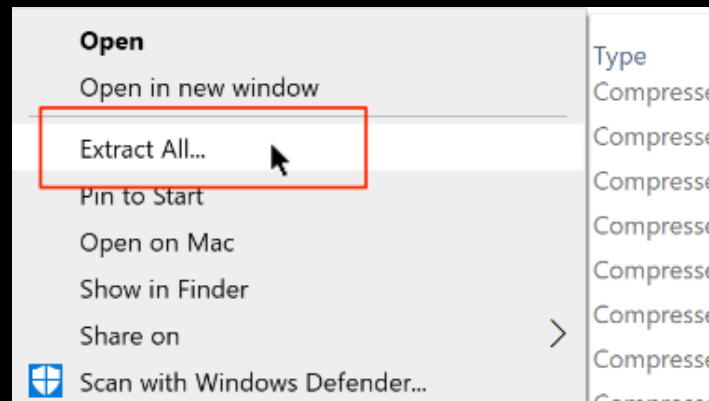

Install: MPC Software/MPC Beats App

Download the product files from MPC-Samples.com and extract the zip archive; we recommend using your computer's default zip application.

Mac Users: Simply double click the zip file to automatically extract the contents of the zip file to a folder at the same location on your disk

Windows Users: Right click the zip file, select '**Extract All**' and choose a location for extraction. **IMPORTANT:** do not double click the zip as this just opens it as a virtual 'Compressed Folder' and the MPC Software is unable to install an XPN from here.