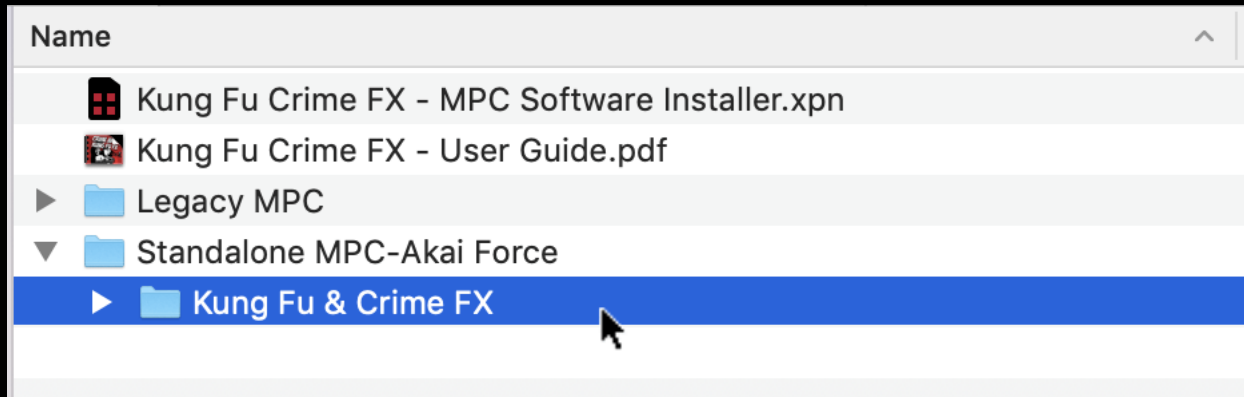

Install: Standalone MPC & Akai Force

From the downloaded files, enter the '**Standalone MPC-Akai Force**' folder and inside you'll see a sub folder '**Kung Fu & Crime FX**' – this is the folder we're going to transfer to your standalone MPC or Force.

Expansions must be installed to either an **SD card**, a **USB drive** or, if installed, an internal **SATA disk**.